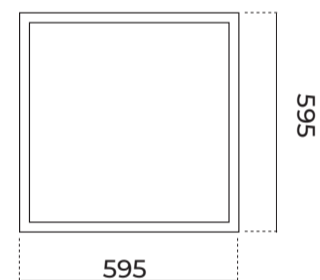

Single Line Diagram

Recessed